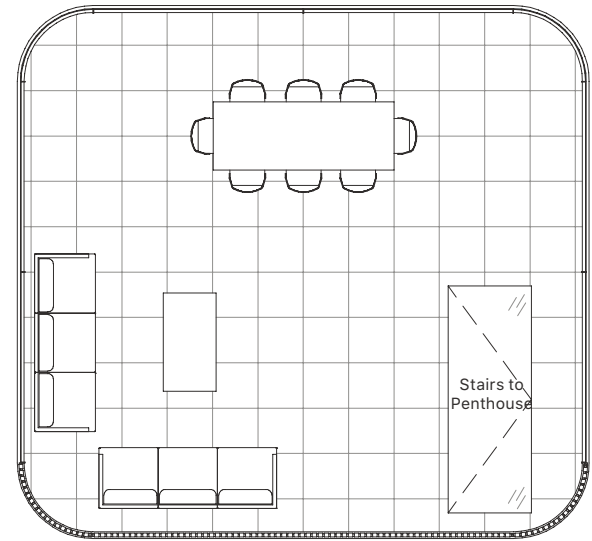

Type N Penthouse

Apartments		Details	
Shown	801	Beds	3
		Baths	2
Level	08	Car Bays	2

Areas	
Living	147m ²
Balcony	92m ²
Total	239m ²
Store	13m ²

Private Rooftop

0 1m 2m