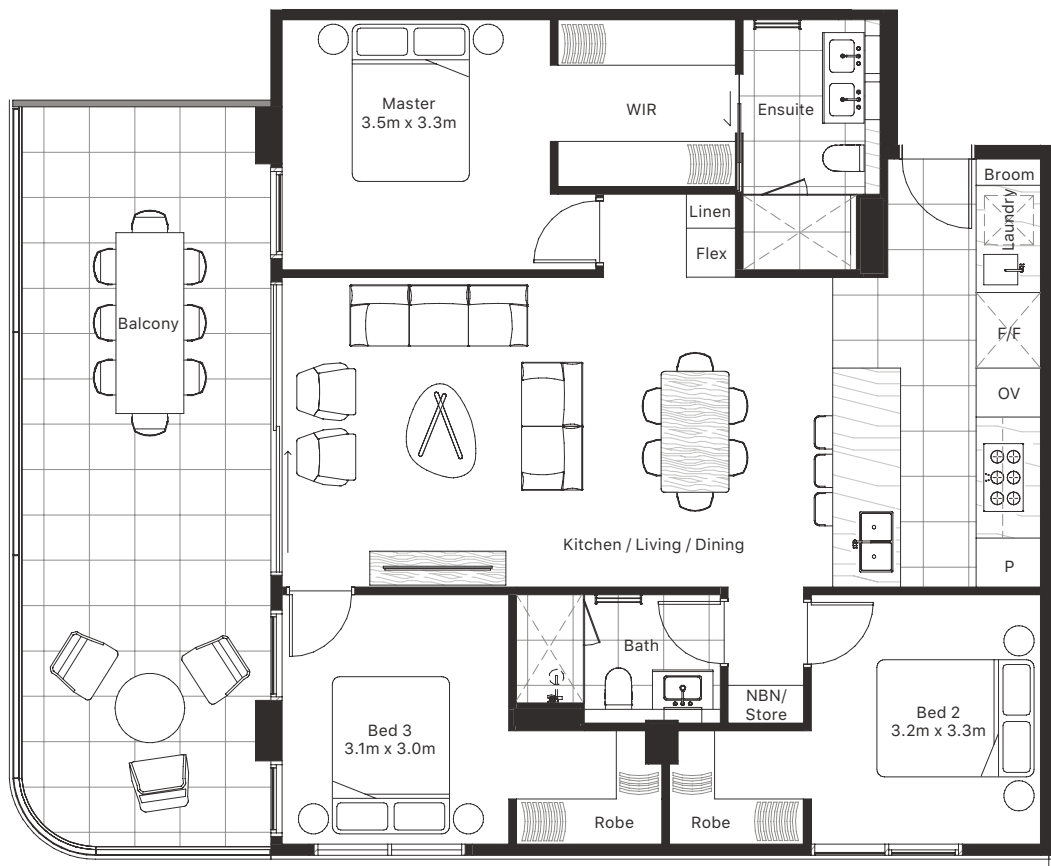

# Type K Three Bedroom

Apartments	
Shown	406
Similar	506, 606
	706
Levels	04-07

Details	
Beds	3
Baths	2
Car Bays	2

Areas	
Living	104m <sup>2</sup>
Balcony	32m <sup>2</sup>
Total	136m <sup>2</sup>
Store	4m <sup>2</sup>

## Location

0 1m 2m