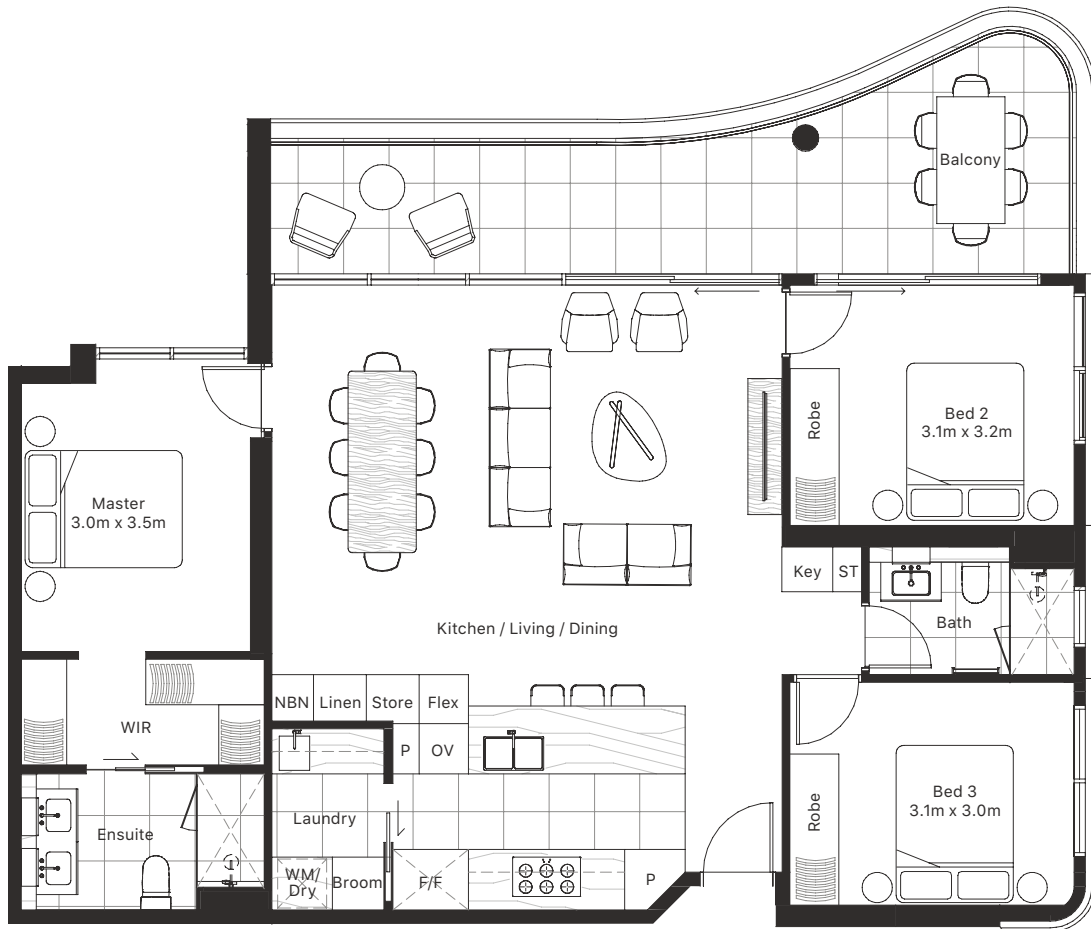

Type J Three Bedroom

Apartments	
Shown	203
Similar	303, 403
	503, 603, 703
Levels	02-07

Details	
Beds	3
Baths	2
Car Bays	2T (203)
	2 (303, 403)
	503, 603, 703)

Areas	
Living	109m ²
Balcony	22m ²
Total	131m ²
Store	5m ²

Location

0 1m 2m