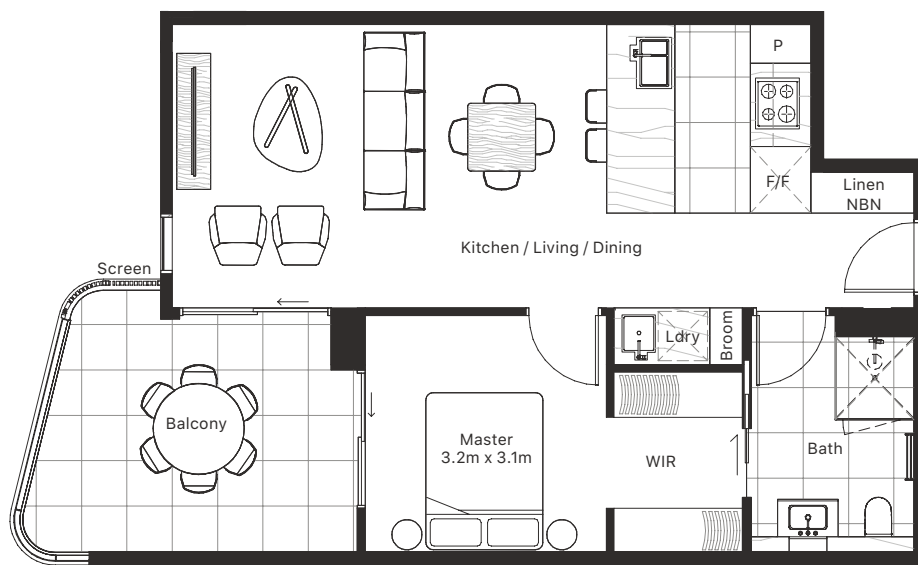

Type H2 One Bedroom

Apartments	
Shown	208
Similar	308
Levels	02, 03

Details	
Beds	1
Baths	1
Car Bays	1

Areas	
Living	57m ²
Balcony	13m ²
Total	70m ²
Store	3m ²

Location

0 1m 2m