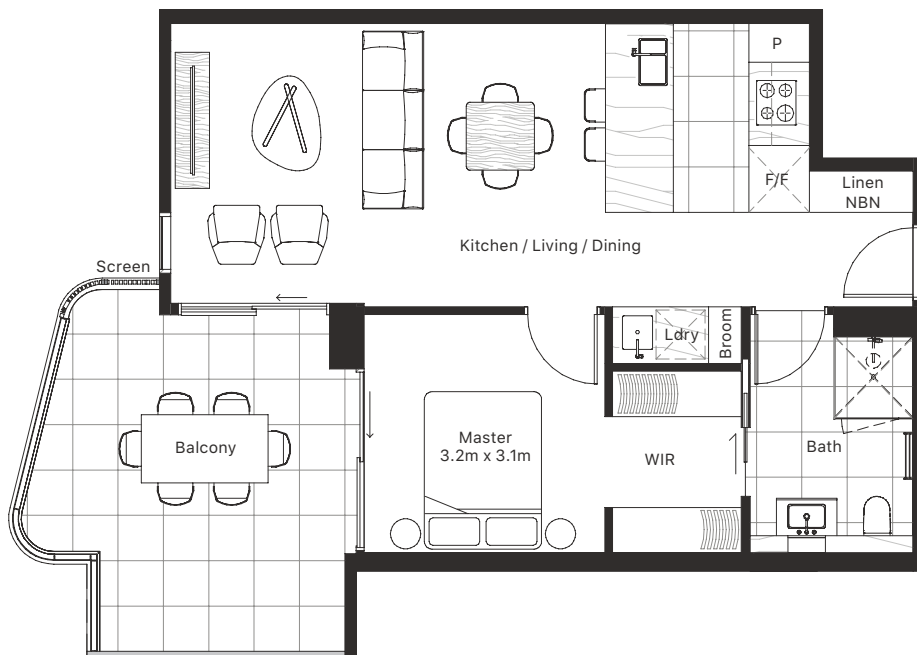

Type H One Bedroom

Apartments	
Shown	407
Similar	507, 607 707, 807
Levels	04-08

Details	
Beds	1
Baths	1
Car Bays	1

Areas	
Living	57m ²
Balcony	17m ²
Total	74m ²
Store	3m ²

Location

0 1m 2m