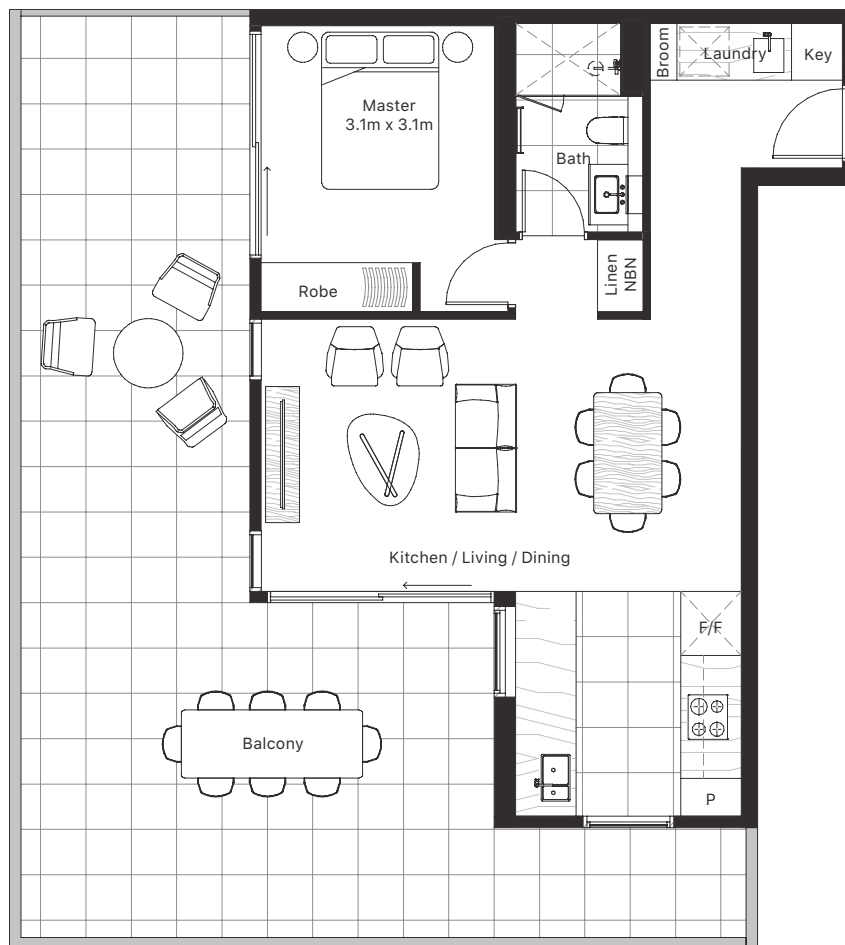

# Type G1 One Bedroom

Apartments	
Shown	107
Level	01

Details	
Beds	1
Baths	1
Car Bays	1

Areas	
Living	59m <sup>2</sup>
Balcony	56m <sup>2</sup>
Total	115m <sup>2</sup>
Store	6m <sup>2</sup>

## Location

0 1m 2m