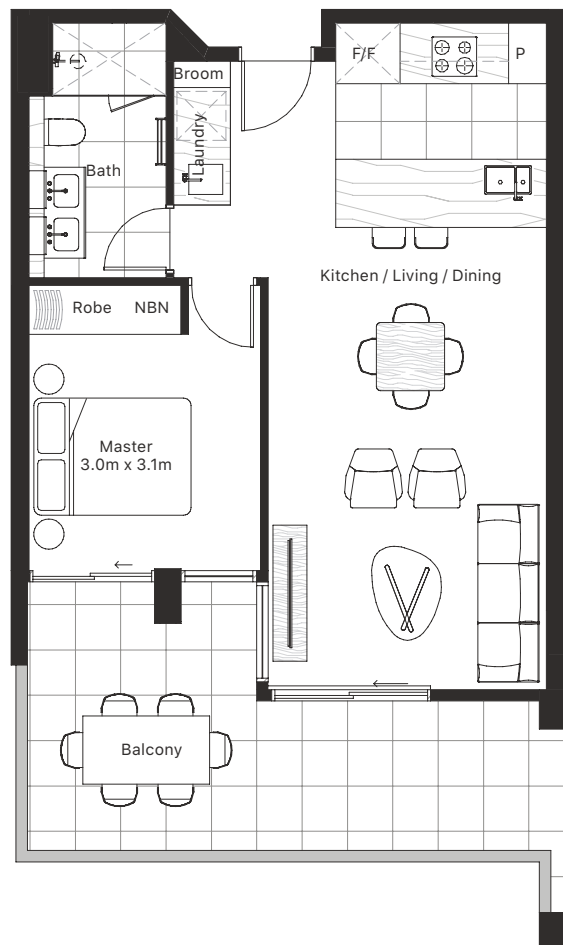

Type F1 One Bedroom

Apartments	
Shown	106
Level	01

Details	
Beds	1
Baths	1
Car Bays	1

Areas	
Living	54m ²
Balcony	19m ²
Total	73m ²
Store	6m ²

Location

0 1m 2m