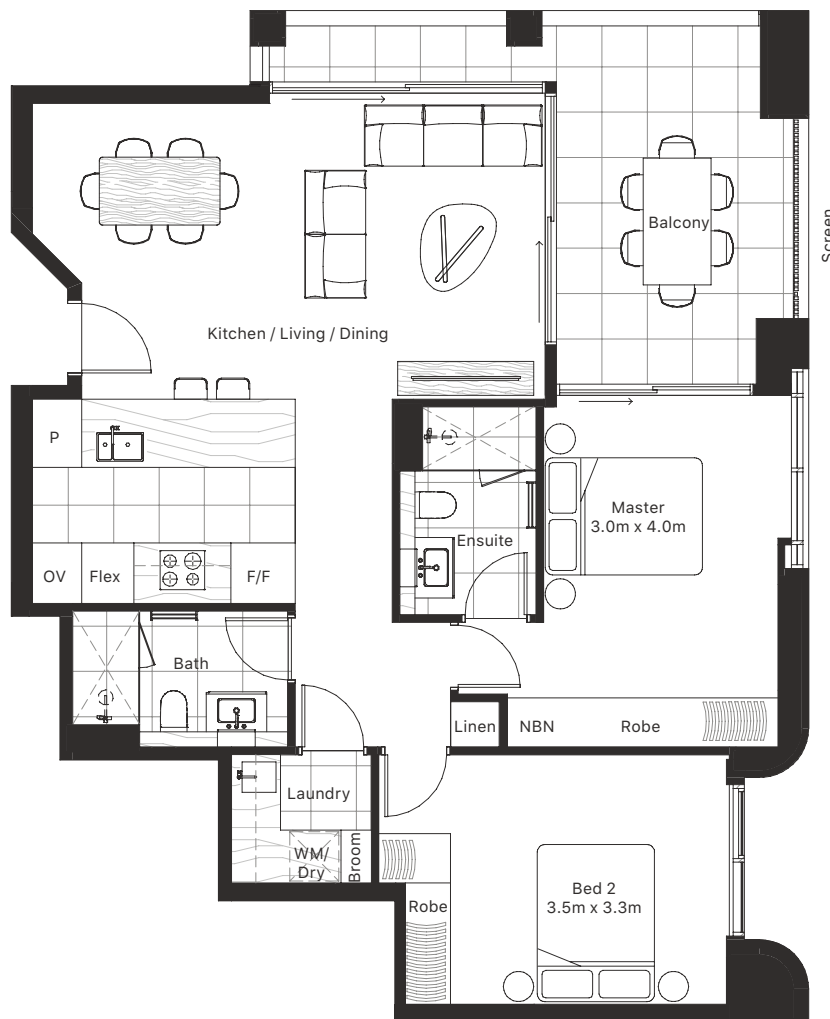

Type D1 Two Bedroom

Apartments	
Shown	104
Level	01

Details	
Beds	2
Baths	2
Car Bays	1

Areas	
Living	89m ²
Balcony	17m ²
Total	106m ²
Store	4m ²

Location

0 1m 2m