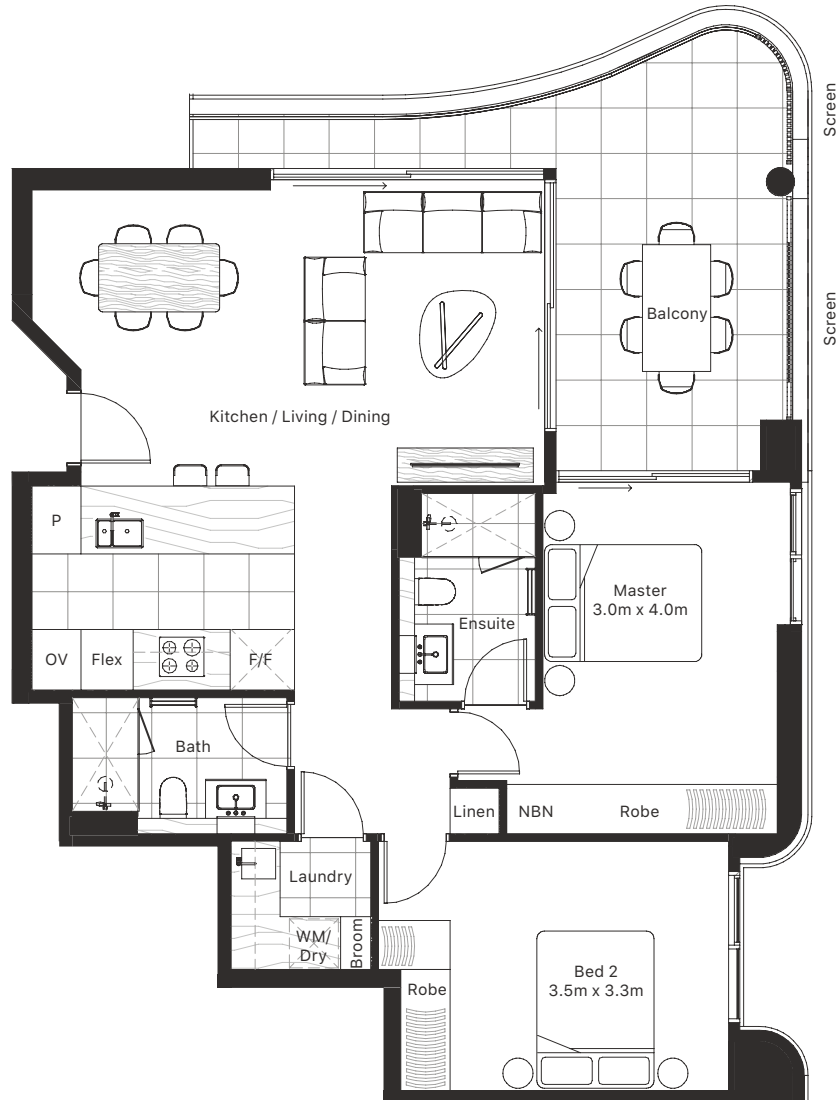

Type D Two Bedroom

Apartments	
Shown	204
Similar	304, 404
	504, 604, 704
Levels	02-07

Details	
Beds	3
Baths	2
Car Bays	1 (204)
	2T (304, 404)
	504, 604, 704)

Areas	
Living	89m ²
Balcony	20m ²
Total	109m ²
Store	6m ² (204)
	4m ² (304, 404)
	504, 604, 704)

Location

0 1m 2m