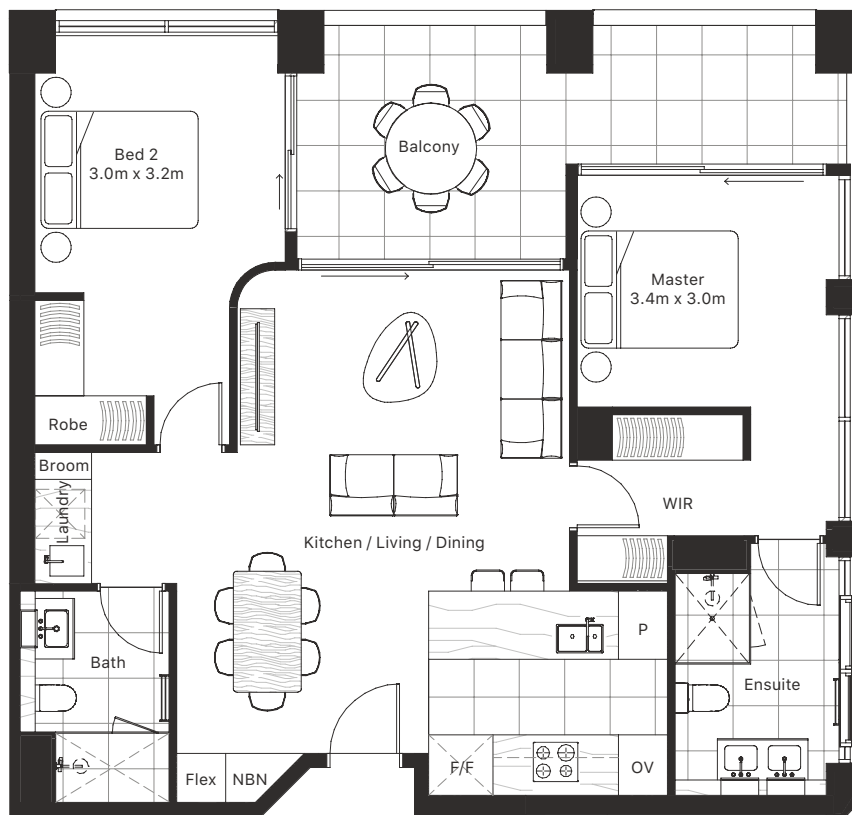

Type C Two Bedroom

Apartments	
Shown	103
Level	01

Details	
Beds	2
Baths	2
Car Bays	1

Areas	
Living	87m ²
Balcony	17m ²
Total	104m ²
Store	4m ²

Location

0 1m 2m