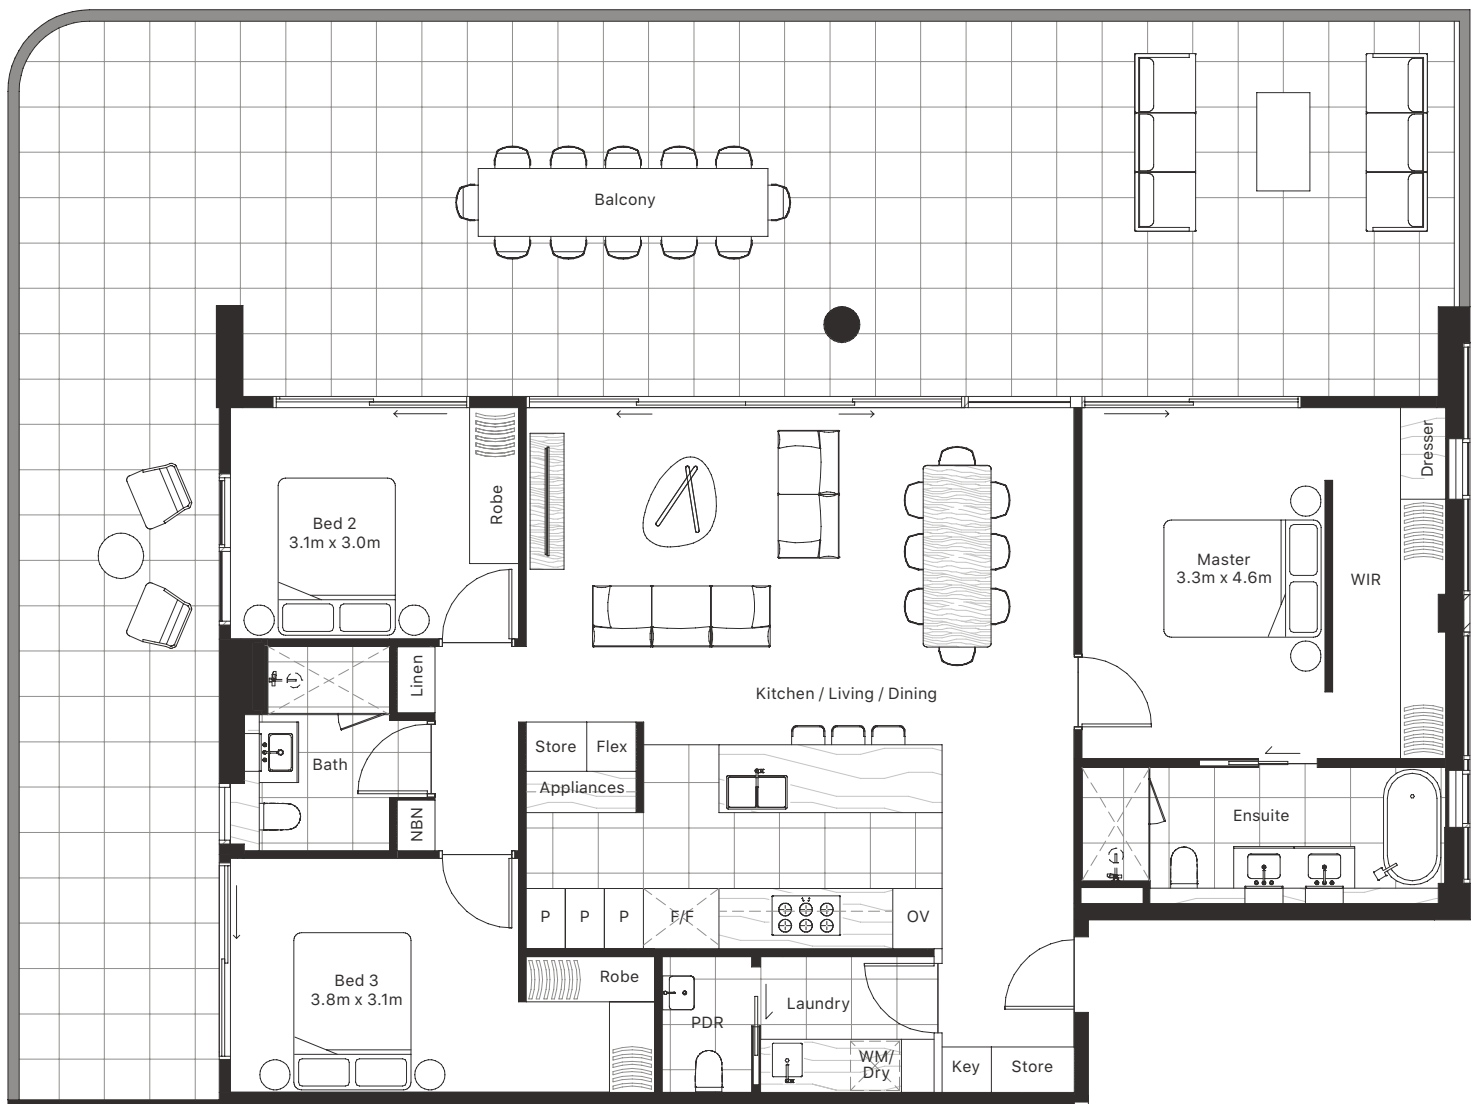

Type B1 Three Bedroom

Apartments	
Shown	102
Levels	01

Details	
Beds	3
Baths	2
Car Bays	2

Areas	
Living	133m ²
Balcony	118m ²
Total	251m ²
Store	4m ²

Location

0 1m 2m