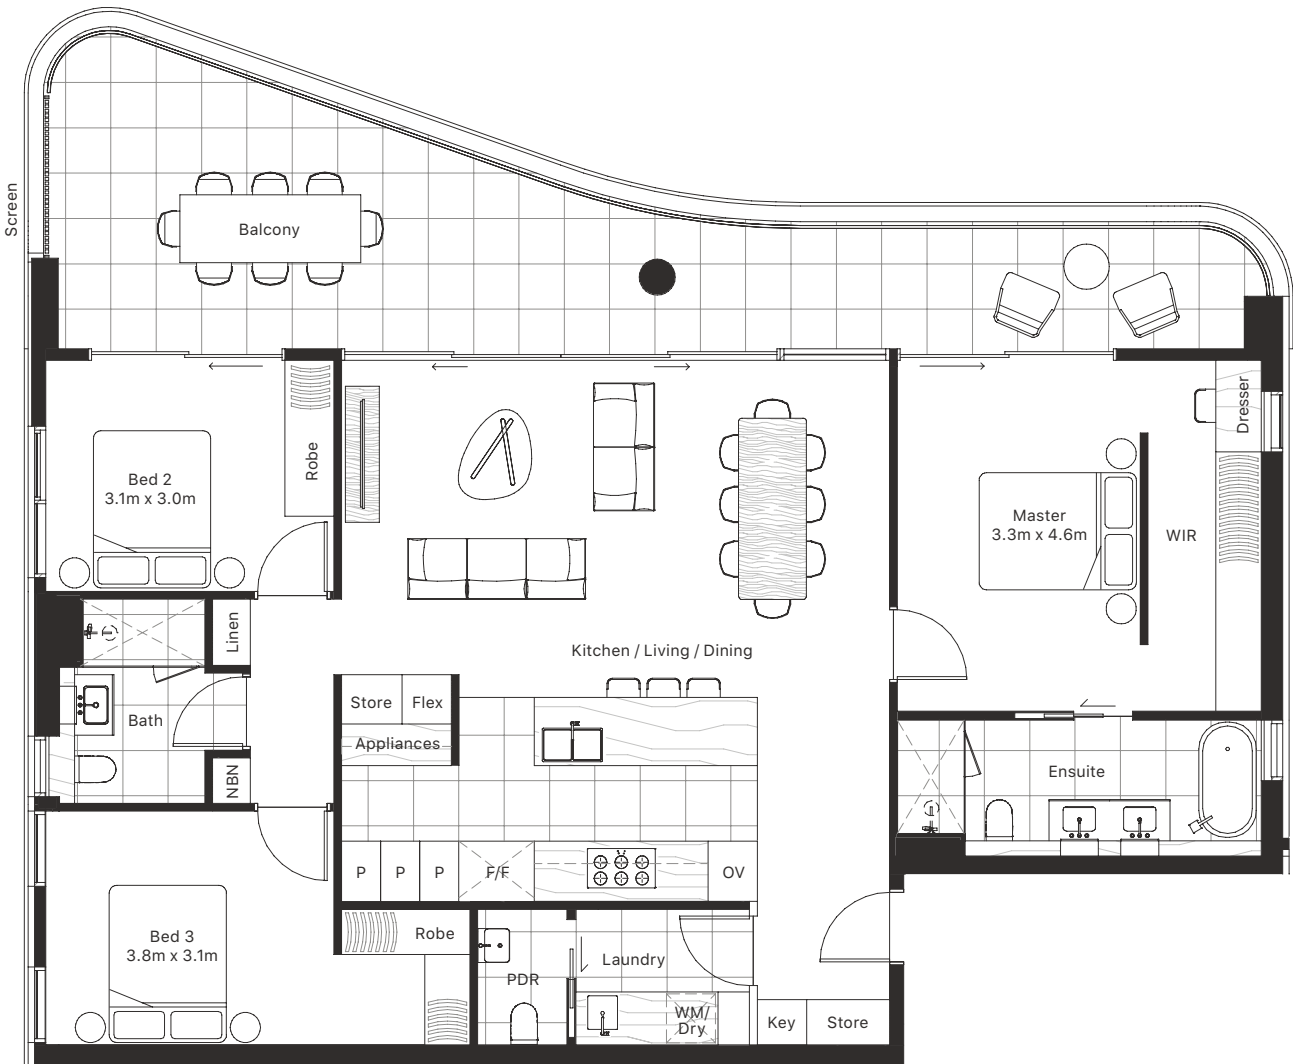

# Type B Three Bedroom

Apartments	
Shown	202
Similar	302, 402
	502
Levels	02-05

Details	
Beds	3
Baths	2
Car Bays	2

Areas	
Living	133m <sup>2</sup>
Balcony	37m <sup>2</sup>
Total	170m <sup>2</sup>
Store	5m <sup>2</sup>

## Location

0 1m 2m