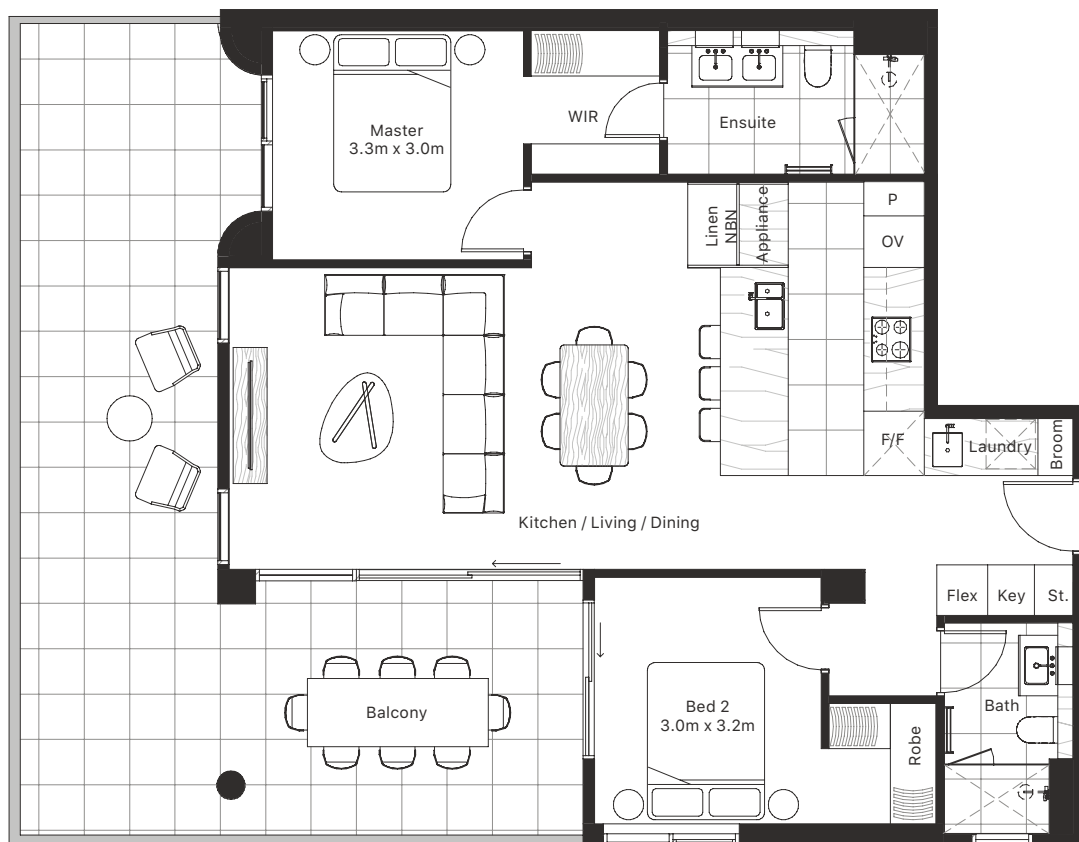

# Type A1 Two Bedroom

Apartments	
Shown	101
Level	01

Details	
Beds	2
Baths	2
Car Bays	1

Areas	
Living	88m <sup>2</sup>
Balcony	45m <sup>2</sup>
Total	133m <sup>2</sup>
Store	4m <sup>2</sup>

## Location

0 1m 2m