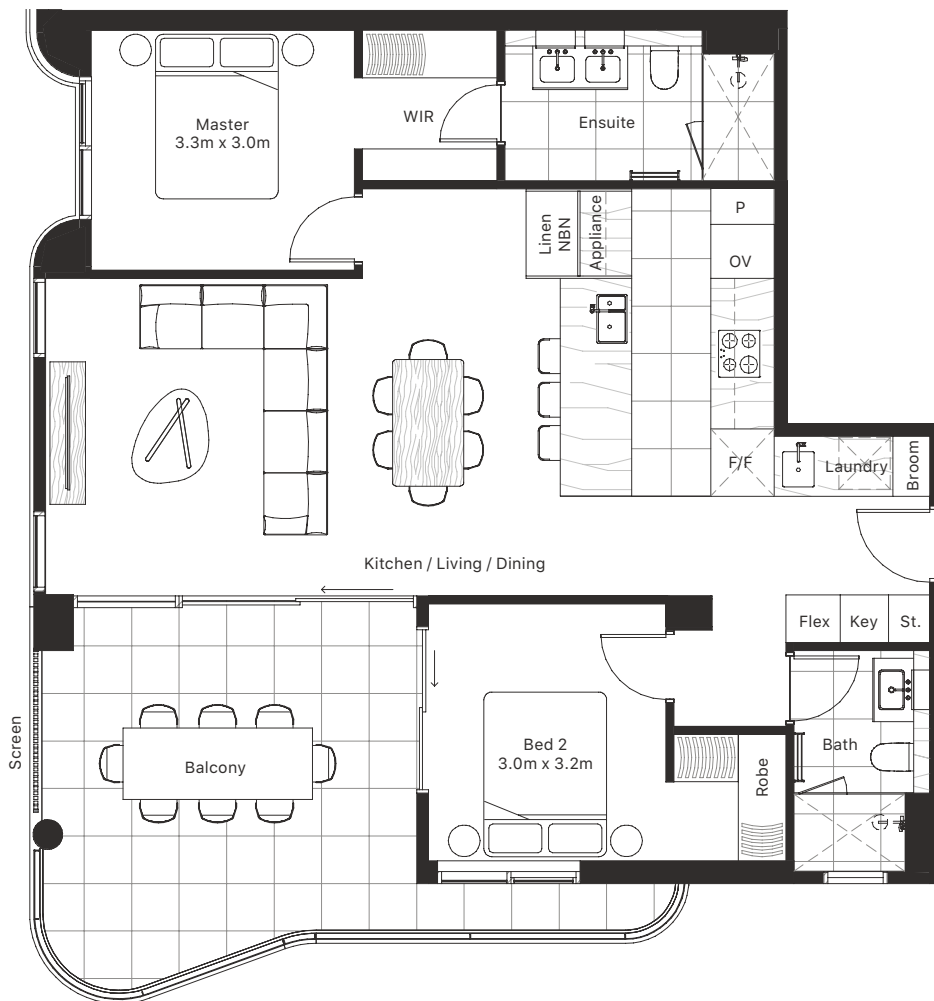

Type A Two Bedroom

| Apartments | |
|------------|----------|
| Shown | 201 |
| Similar | 301, 401 |
| | 501 |
| Levels | 02-05 |

| Details | |
|----------|-------------------------------|
| Beds | 2 |
| Baths | 2 |
| Car Bays | 1 (201, 301, 401) 2T (501) |

| Areas | |
|---------|--|
| Living | 89m ² (201, 301) 88m ² (401, 501) |
| Balcony | 22m ² |
| Total | 113m ² |
| Store | 4m ² |

Location

0 1m 2m